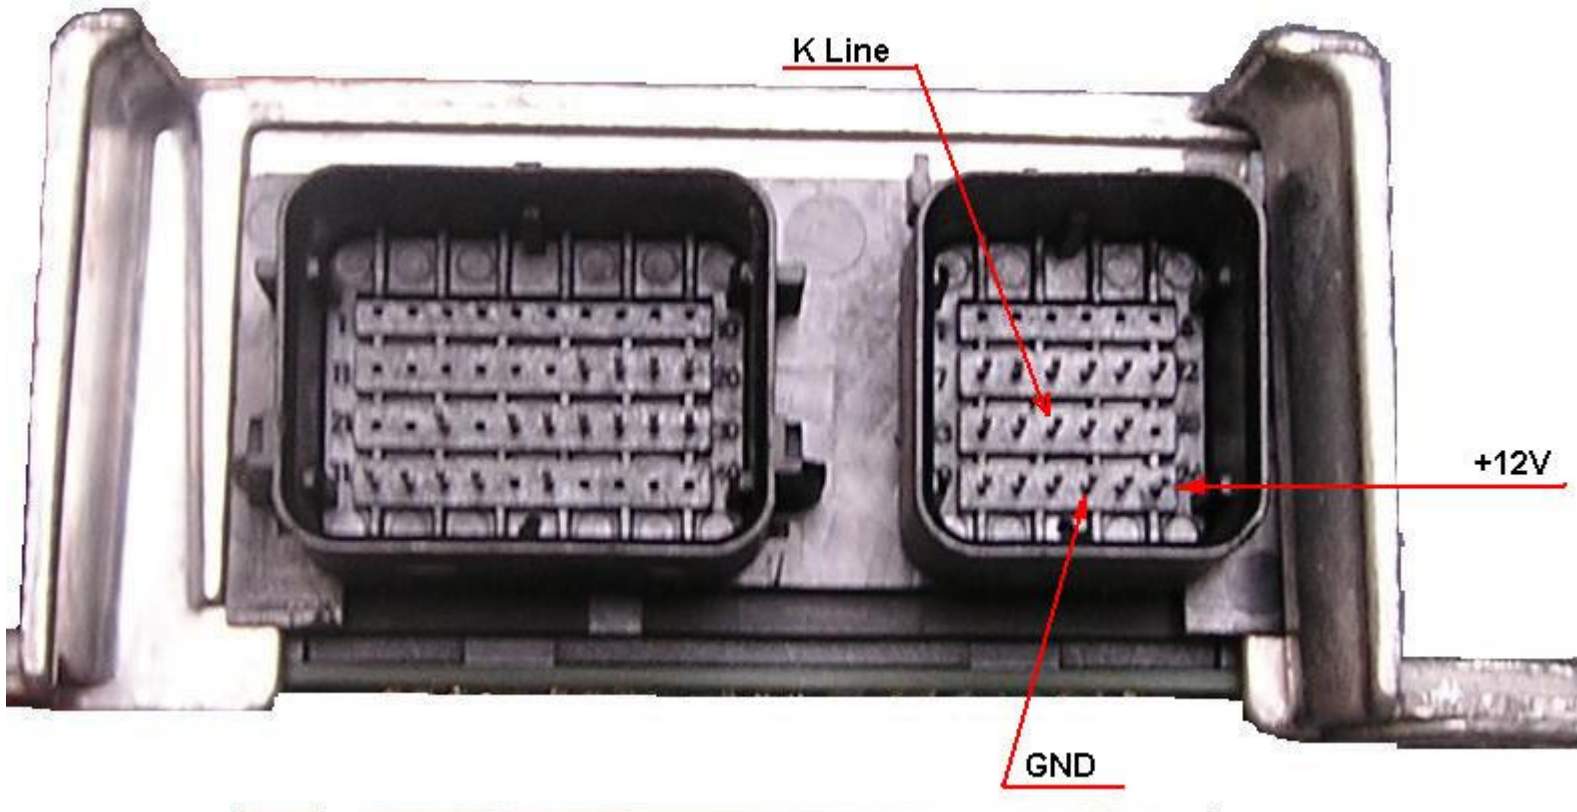

## AIRBAG MODULES MADE BY SIEMENS

## AIRBAG MODULES MADE BY BOSCH

FORD AIRBAG RESET TOOL'S OBD CONNECTOR