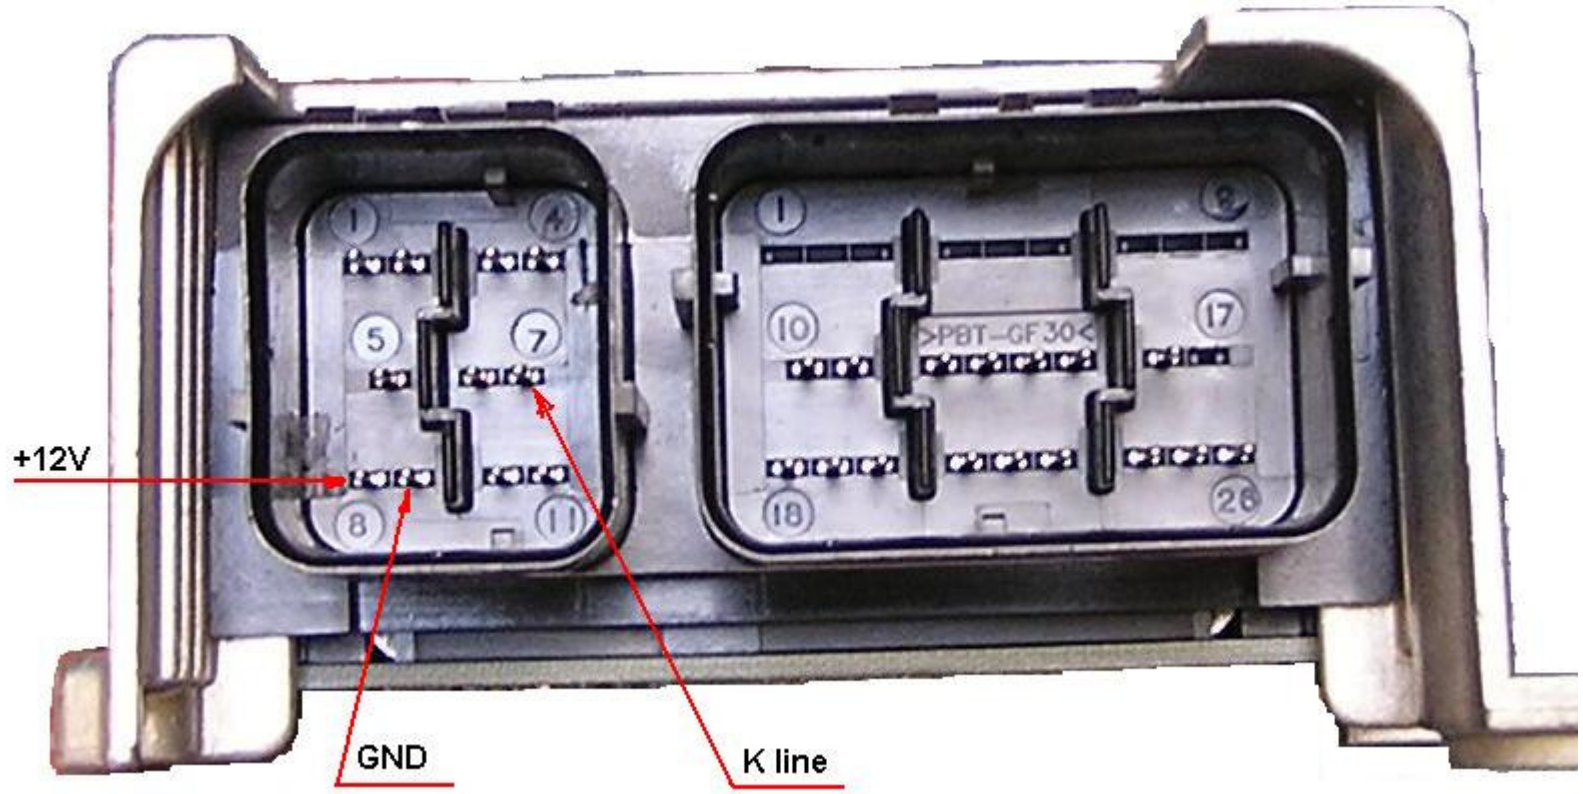

## AIRBAG MODULES MADE BY SIEMENS

## AIRBAG MODULES MADE BY BOSCH

FORD AIRBAG RESET TOOL'S OBD CONNECTOR