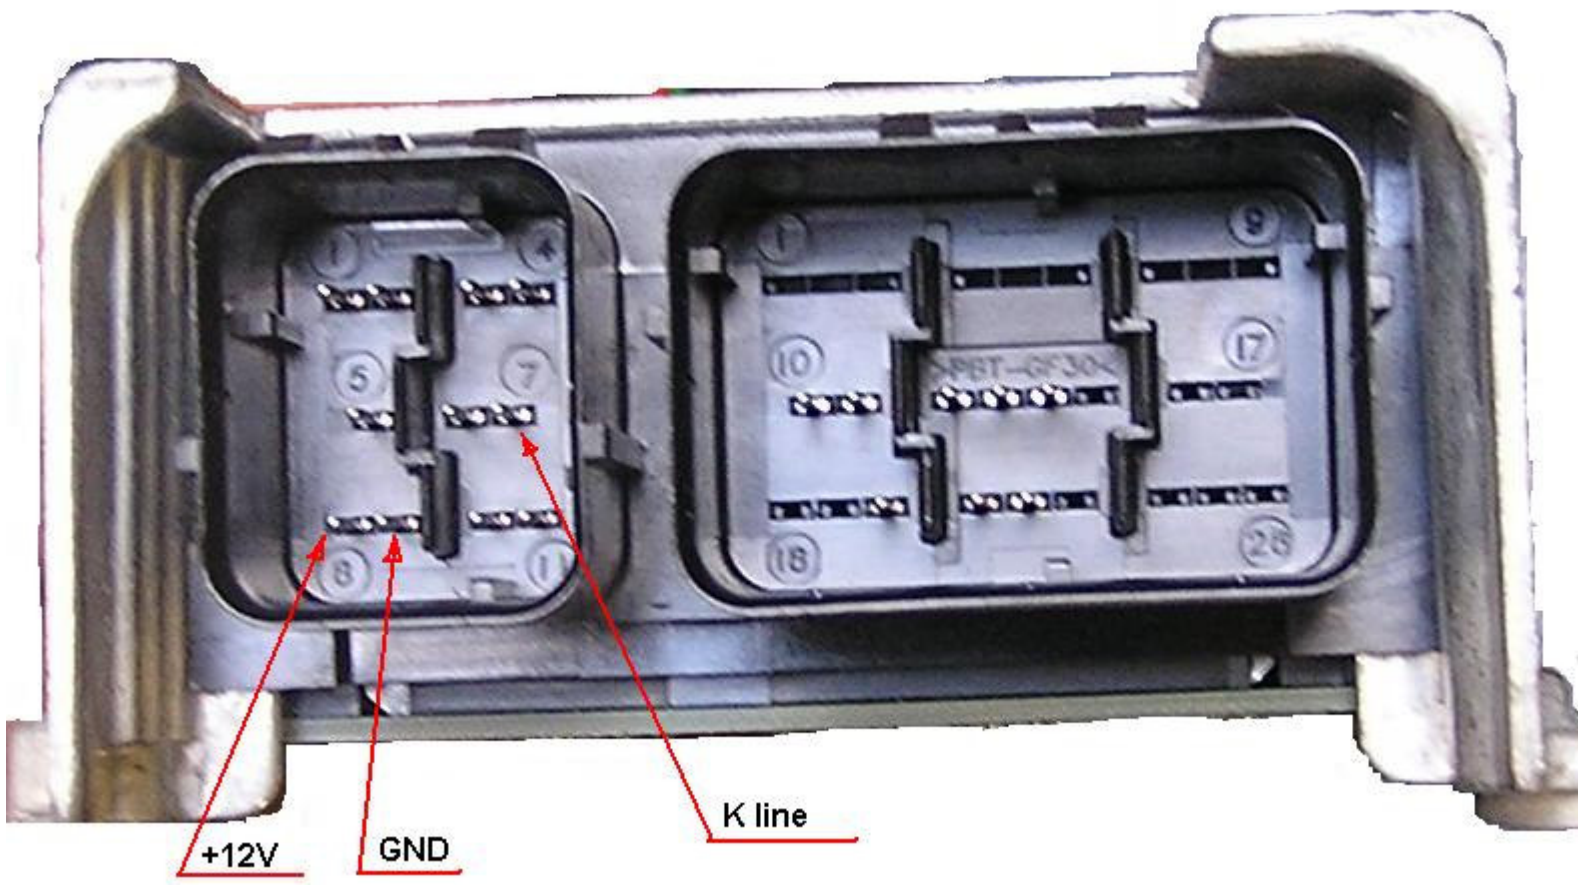

## AIRBAG MODULES MADE BY SIEMENS

## AIRBAG MODULES MADE BY BOSCH

FORD AIRBAG RESET TOOL'S OBD CONNECTOR