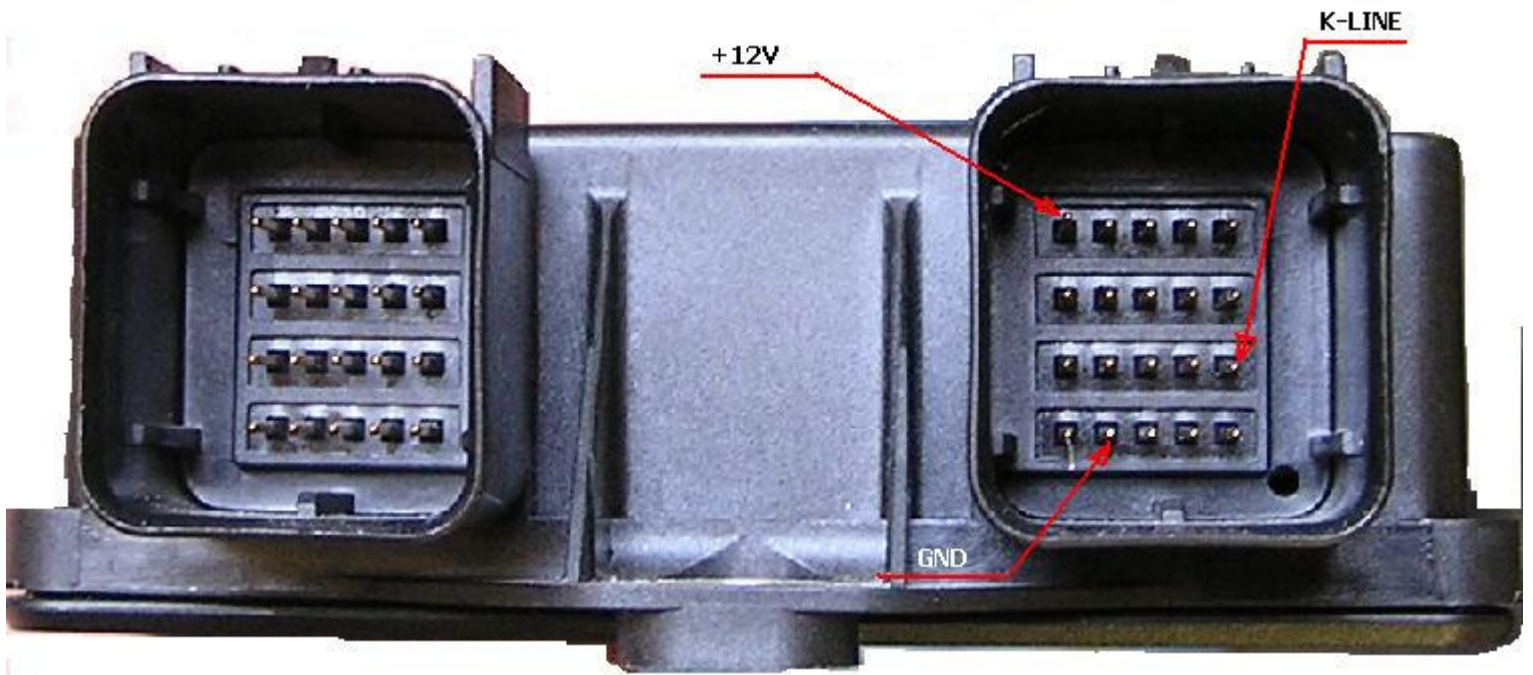

## AIRBAG MODULES MADE BY SIEMENS

## AIRBAG MODULES MADE BY BOSCH

FORD AIRBAG RESET TOOL'S OBD CONNECTOR